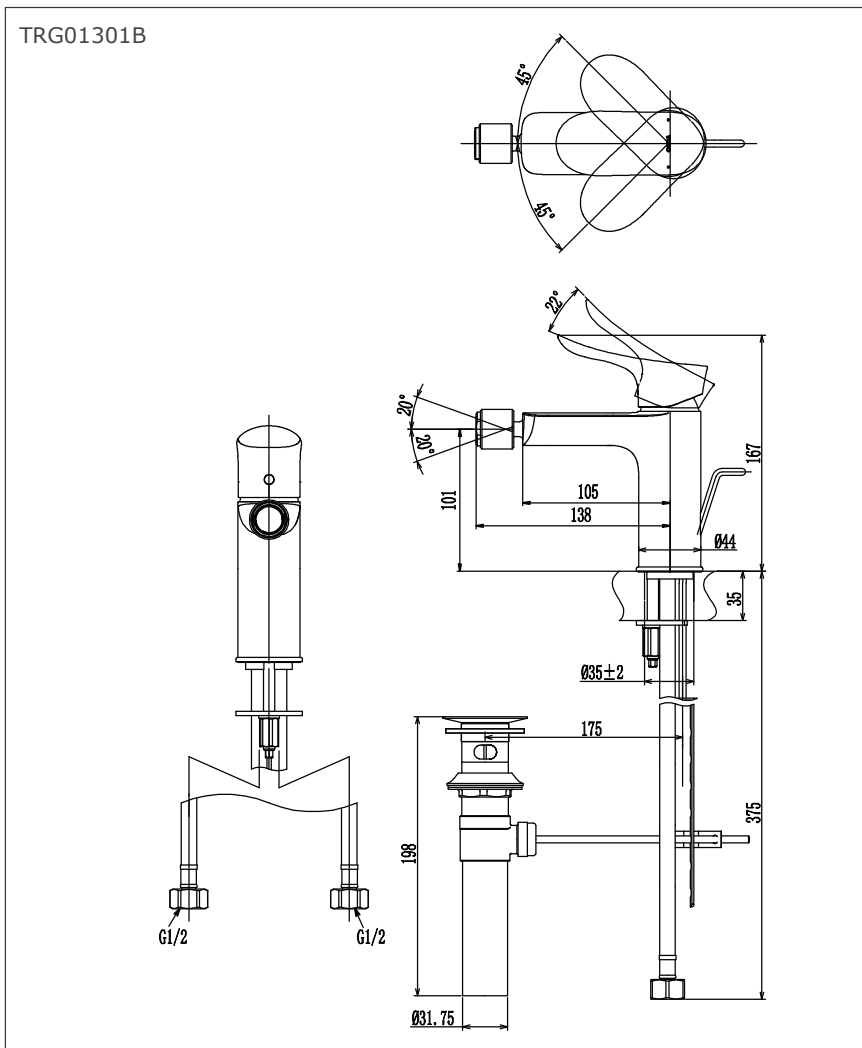

GO Series Bidet Faucet

Features

- Design concept is gorgeous and organic

Specifications

Finish : Chrome

Material : Brass

Parts Description

- **TRG01301B**
Bidet Faucet
w/ Pop-up waste

Please consult a TOTO representative for details

Flow Rate